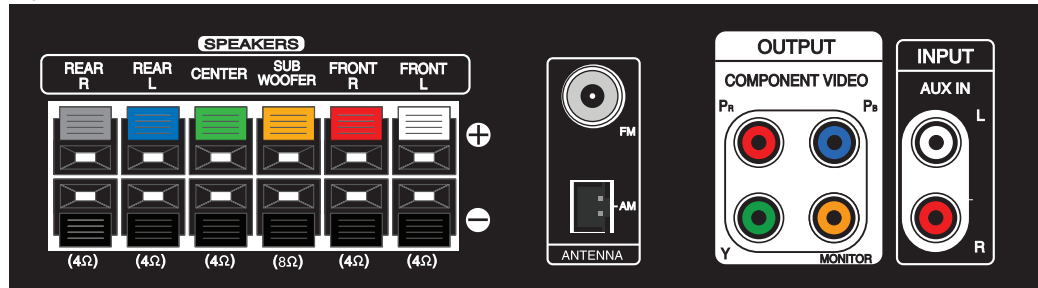

SPECIFICATIONS

Front Panel Display	•
Front Panel Color	Glossy Black
Main Unit Dimensions (W x H x D)	14.2" x 12.1" x 2.5"
Front Speaker Dimensions (W x H x D)	3.9" x 4.1" x 4.0"
Center Speaker Dimensions (W x H x D)	3.9" x 4.1" x 4.0"
Rear Speaker Dimensions (W x H x D)	3.9" x 4.1" x 4.0"
Subwoofer Dimensions (W x H x D)	7.1" x 10.9" x 13.8"
Main Unit Weight	20.2lbs
Front Speaker Weight (each)	0.74lbs
Center Speaker Weight	0.74lbs
Rear Speaker Weight (each)	0.74lbs
Subwoofer Weight	0.74lbs
Dimensions w/Packaging (W x H x D)	16.1" x 15.1" x 17.6"
Weight in Package	23.9lbs
UPC	719192173385
Limited Warranty	1 Year Parts/90 Days Labor

*Rated at 1kHz into 4 ohms, 10% THD

**Rated at 1kHz into 3 ohms, 10% THD

REMOTE / INPUTS / OUTPUTS

FRONT PANEL

BACK PANEL

The Quality Goes in Before the Name Goes on.